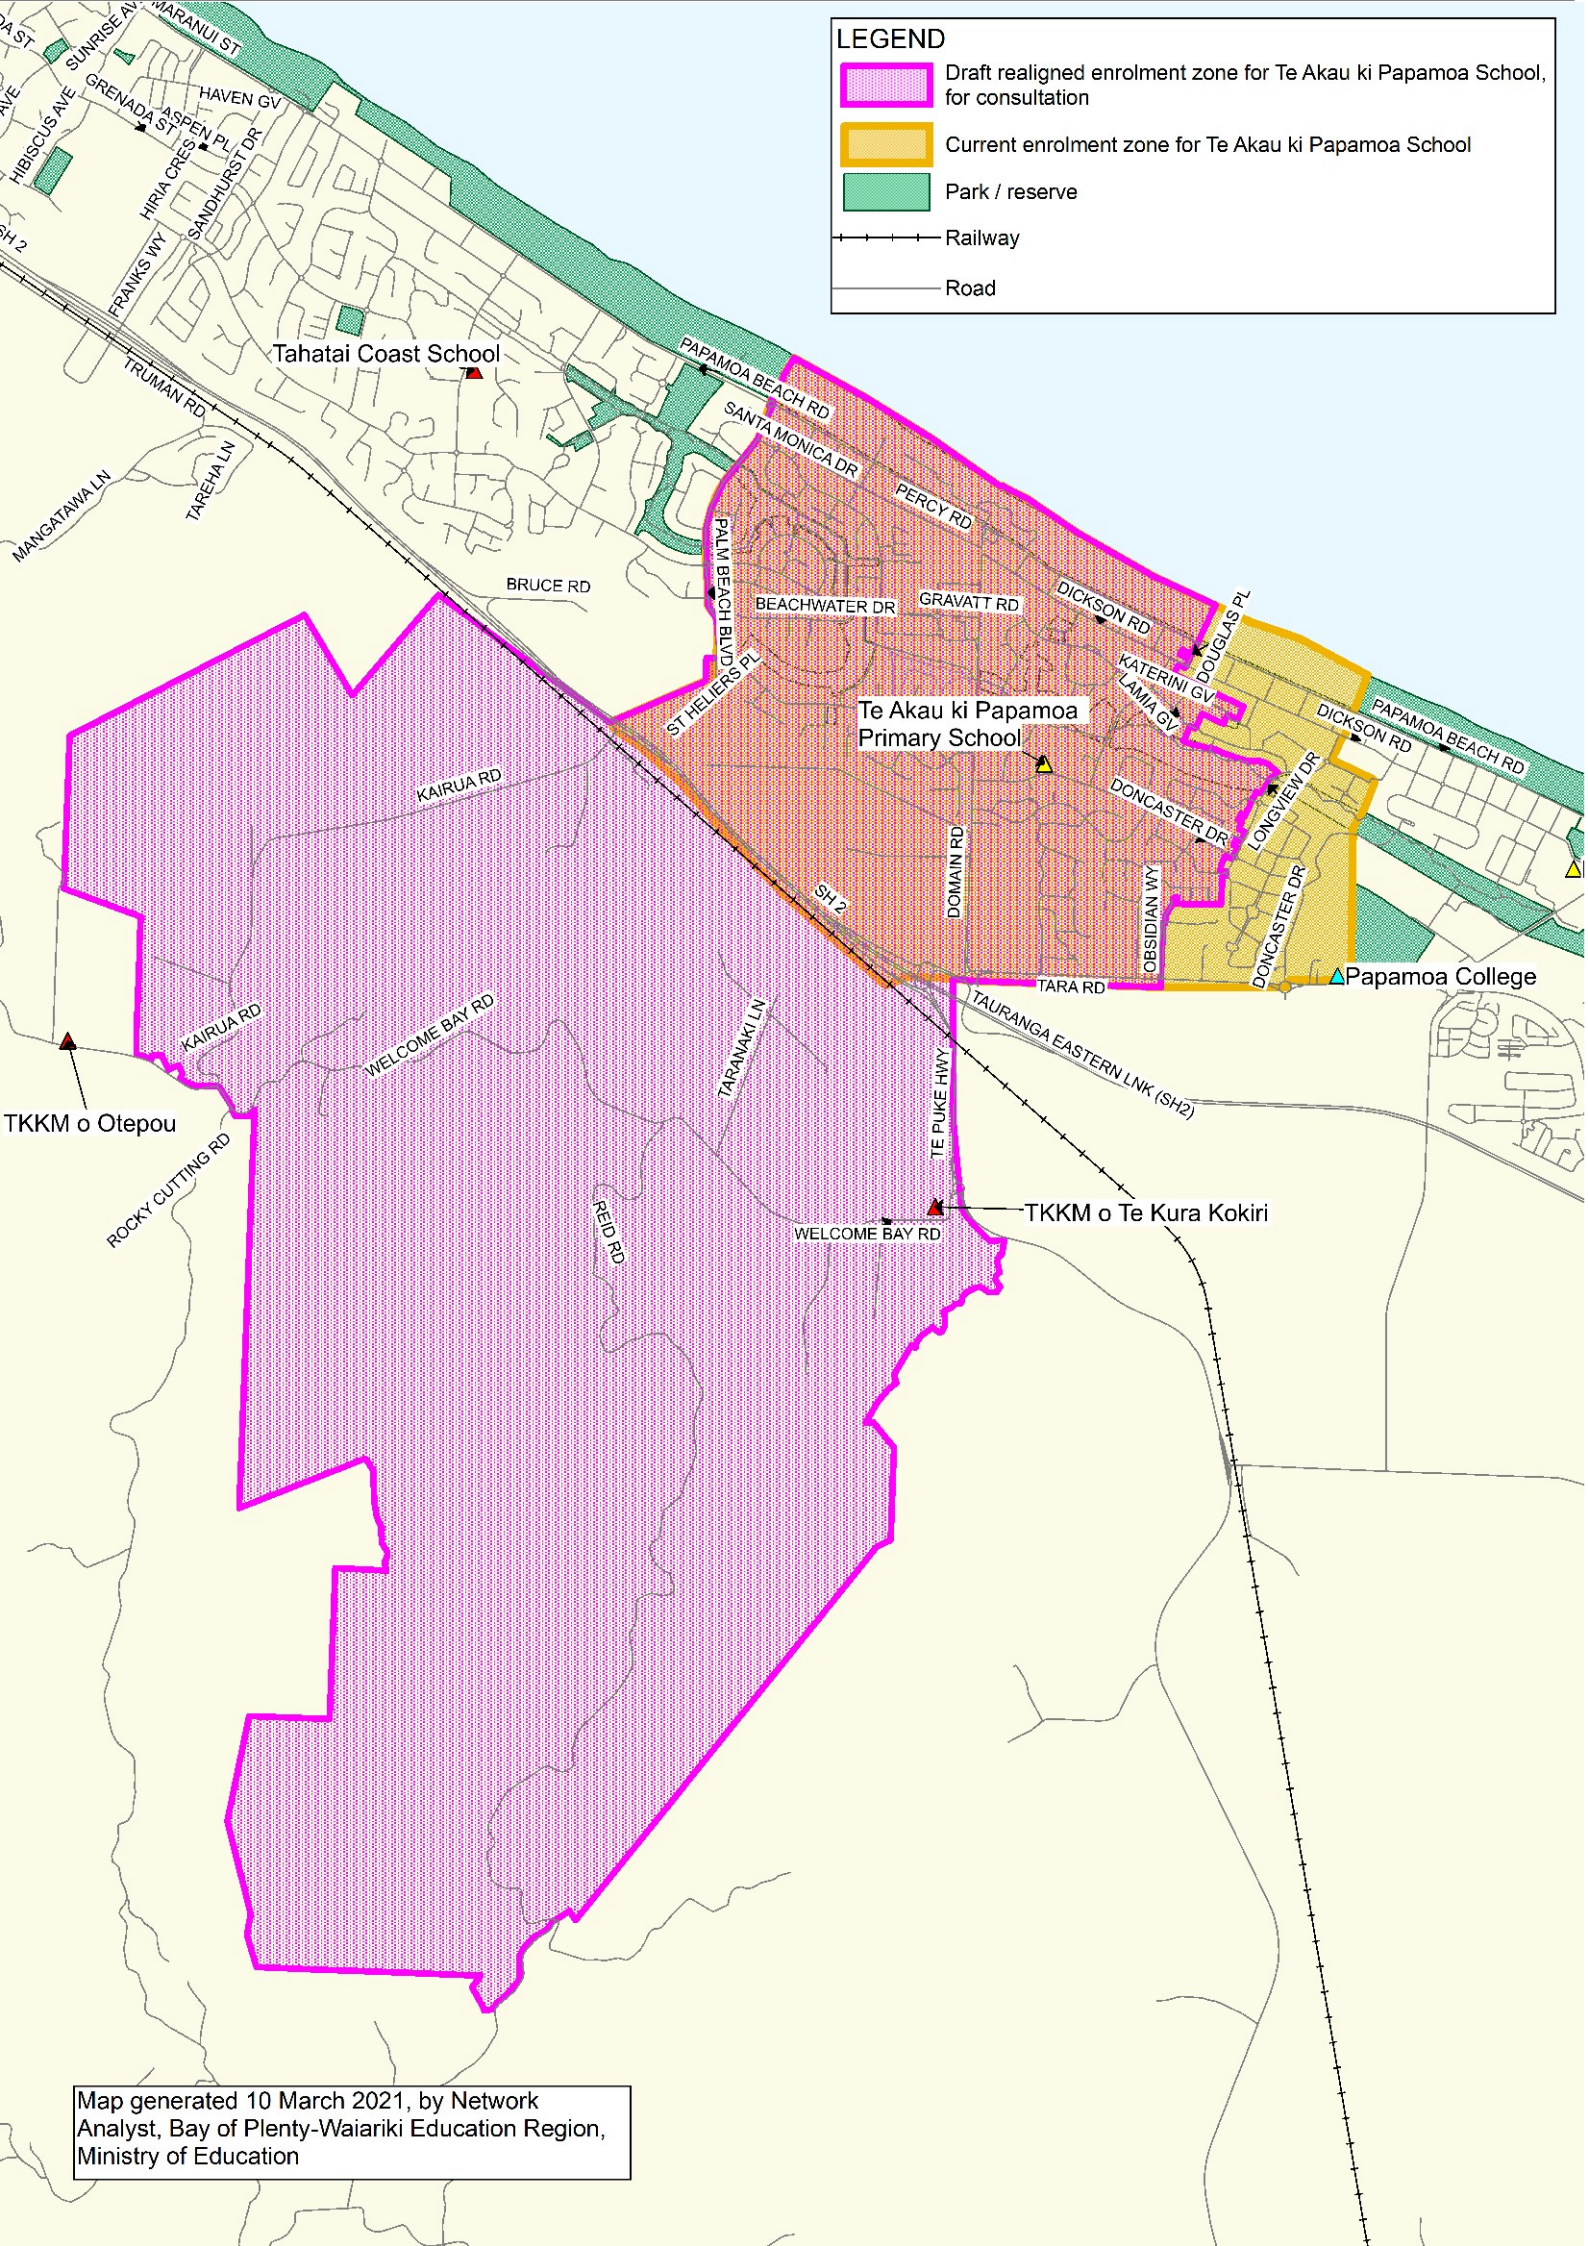

LEGEND

-  Draft realigned enrolment zone for Te Akau ki Papamoā School, for consultation
-  Current enrolment zone for Te Akau ki Papamoā School
-  Park / reserve
-  Railway
-  Road

Map generated 10 March 2021, by Network Analyst, Bay of Plenty-Wairiki Education Region, Ministry of Education