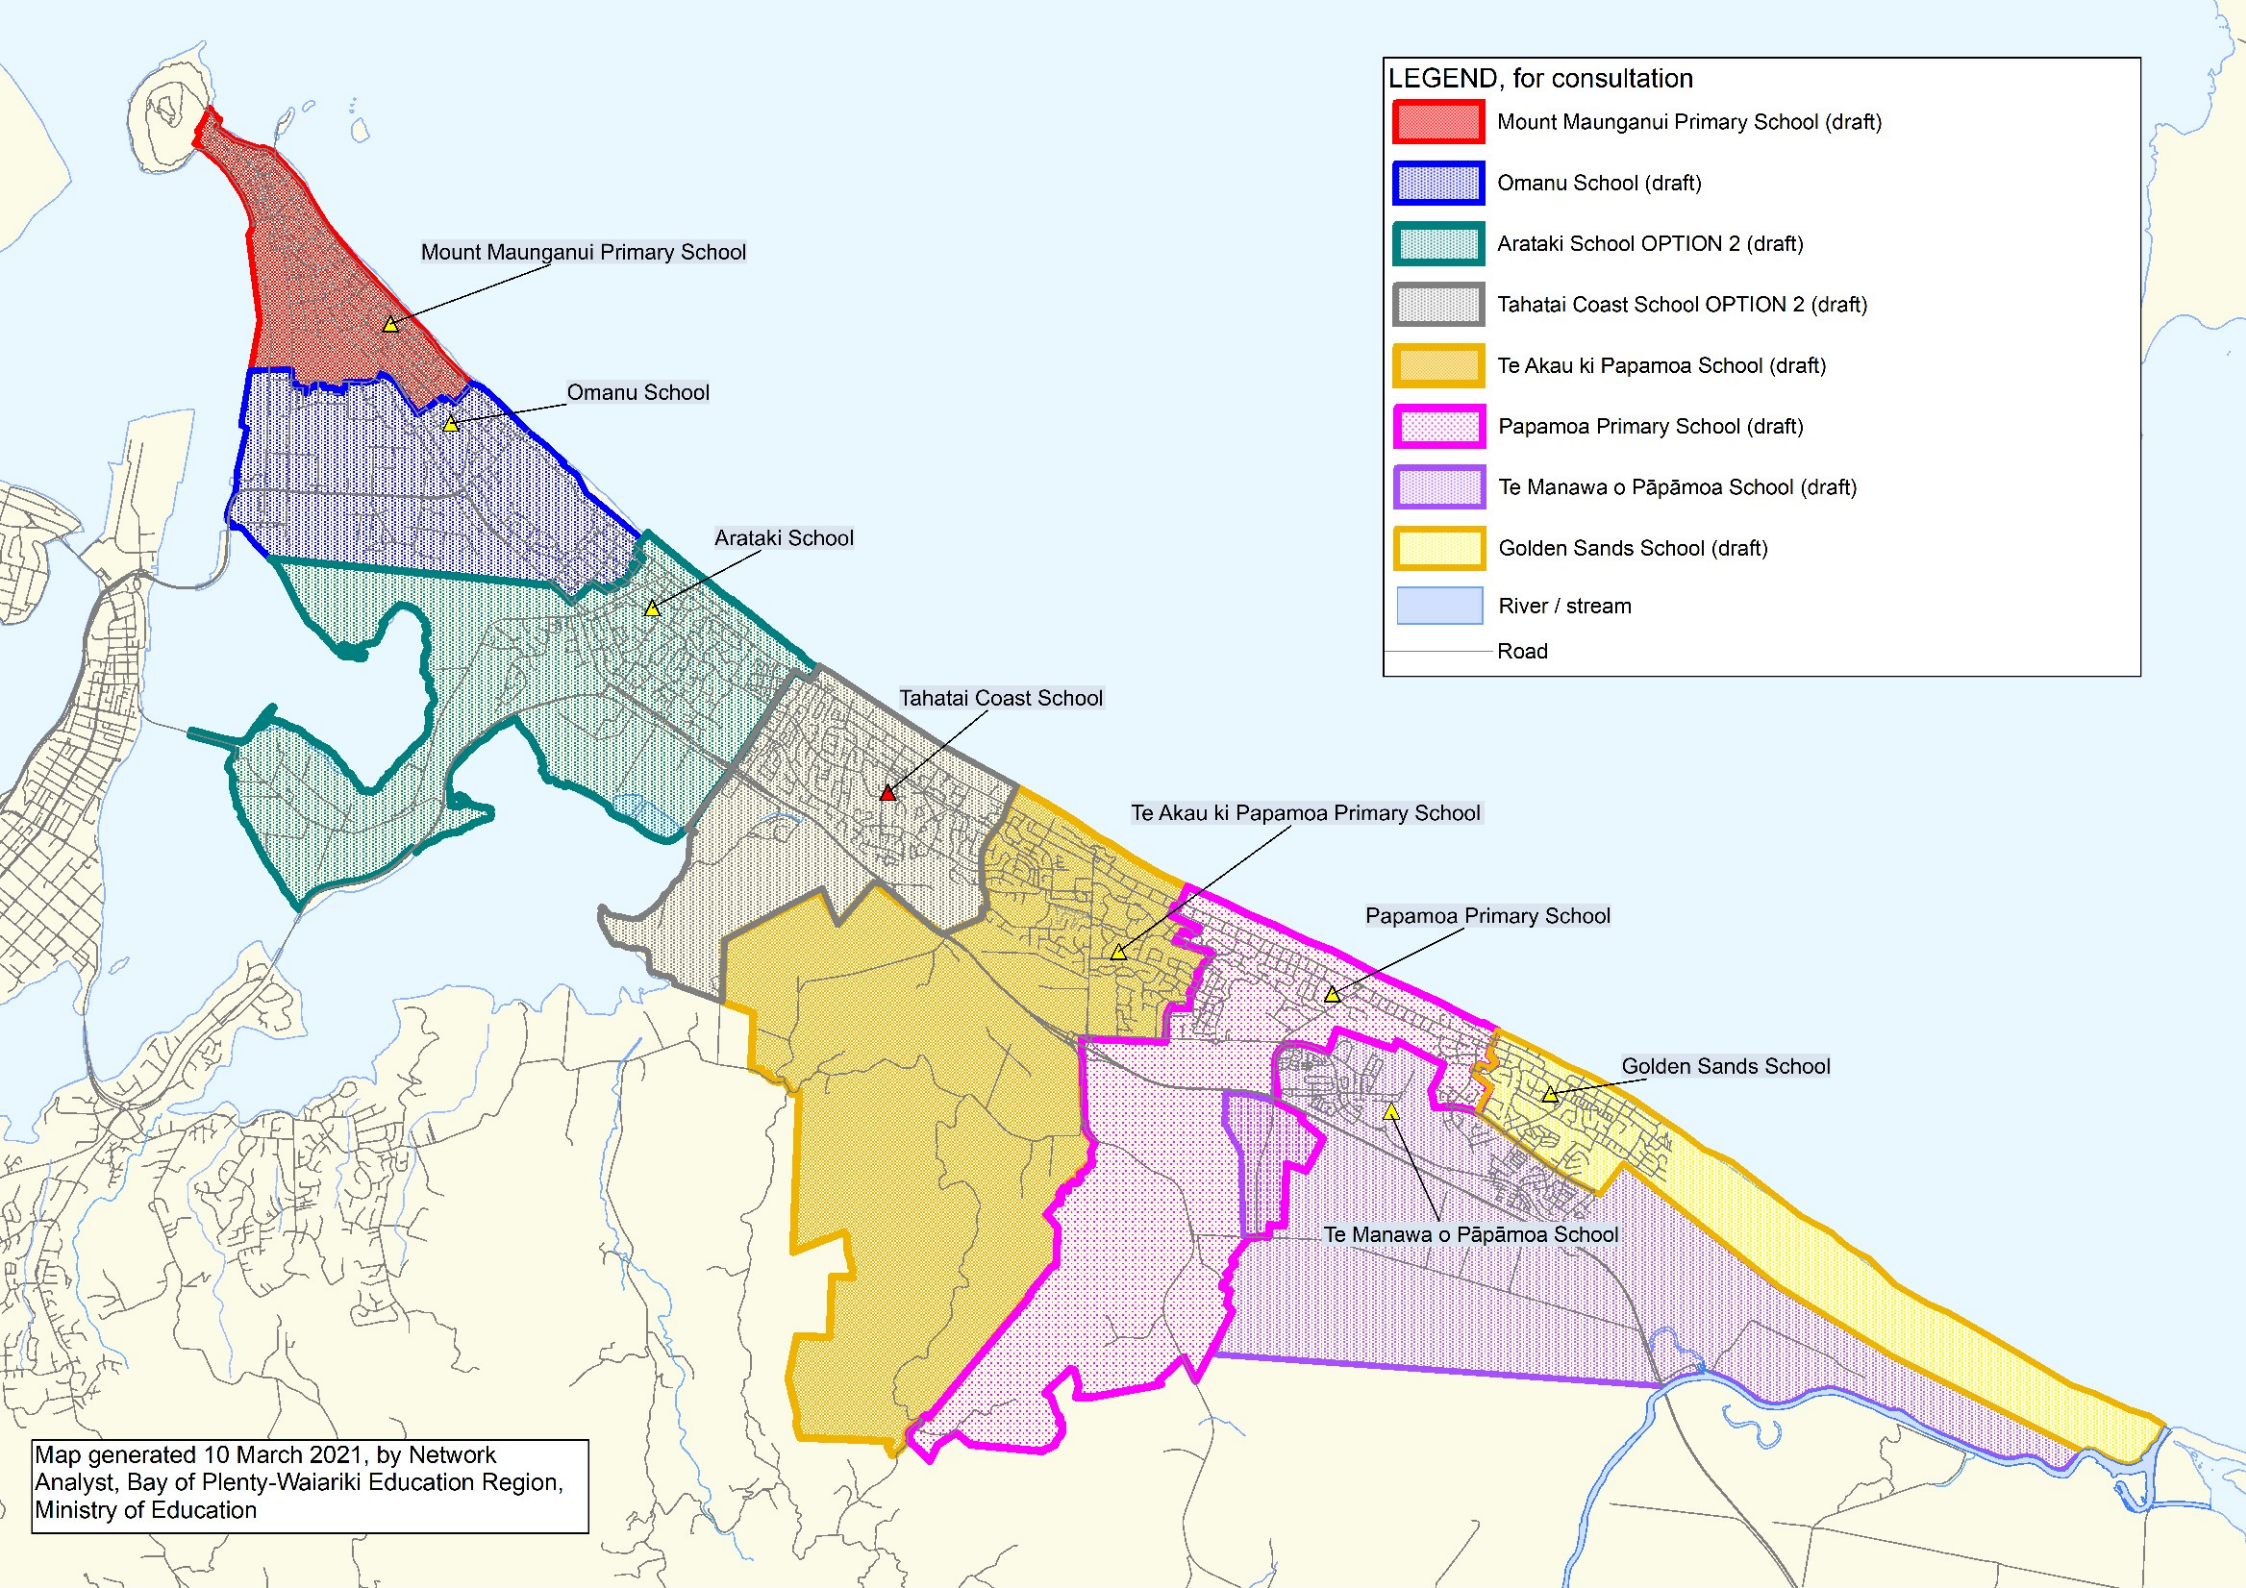

LEGEND, for consultation

- Mount Maunganui Primary School (draft)
- Omanu School (draft)
- Arataki School OPTION 1 (draft)
- Tahatai Coast School OPTION 1 (draft)
- Te Akau ki Papamoia School (draft)
- Papamoia Primary School (draft)
- Te Manawa o Pāpāmoa School (draft)
- Golden Sands School (draft)
- River / stream
- Road

Mount Maunganui Primary School

Omanu School

Arataki School

Tahatai Coast School

Te Akau ki Papamoia Primary School

Papamoia Primary School

Golden Sands School

Te Manawa o Pāpāmoa School

Map generated 10 March 2021, by Network Analyst, Bay of Plenty-Wairariki Education Region, Ministry of Education

LEGEND, for consultation

- Mount Maunganui Primary School (draft)
- Omanu School (draft)
- Arataki School OPTION 2 (draft)
- Tahatai Coast School OPTION 2 (draft)
- Te Akau ki Papamoia School (draft)
- Papamoia Primary School (draft)
- Te Manawa o Pāpāmoa School (draft)
- Golden Sands School (draft)
- River / stream
- Road

Map generated 10 March 2021, by Network Analyst, Bay of Plenty-Wairariki Education Region, Ministry of Education