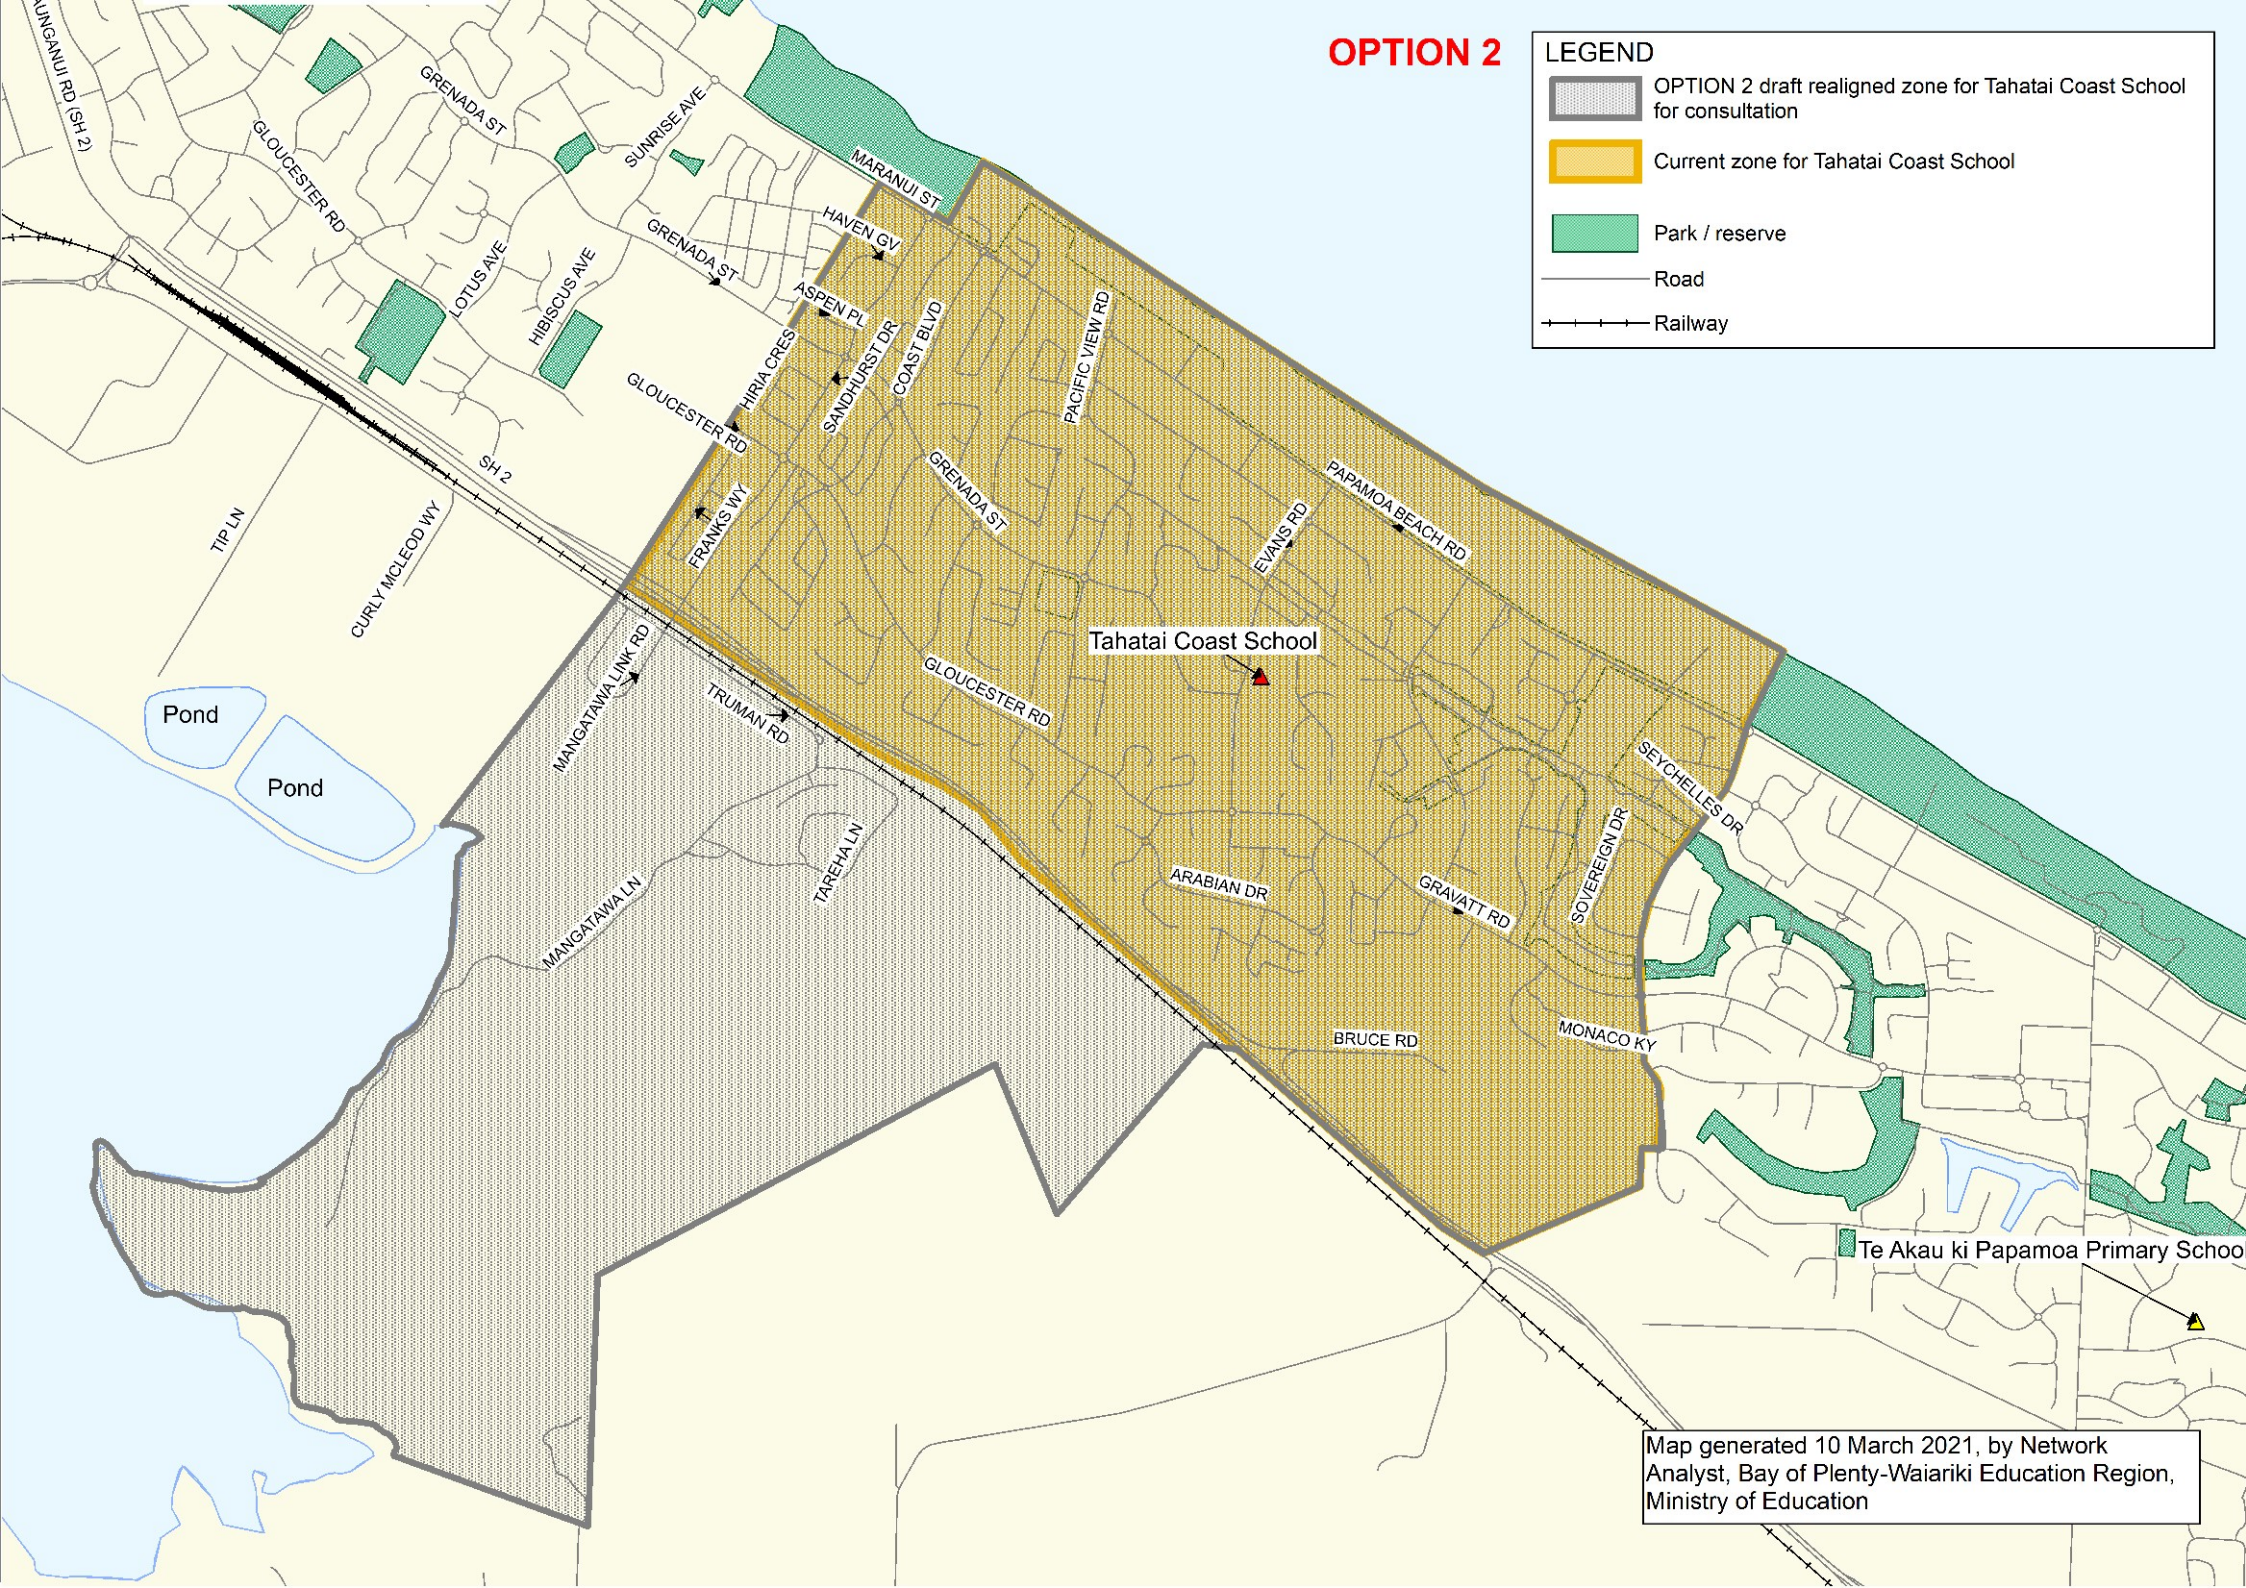

OPTION 2

LEGEND

- OPTION 2 draft realigned zone for Tahatai Coast School for consultation
- Current zone for Tahatai Coast School
- Park / reserve
- Road
- Railway

Map generated 10 March 2021, by Network Analyst, Bay of Plenty-Wairariki Education Region, Ministry of Education