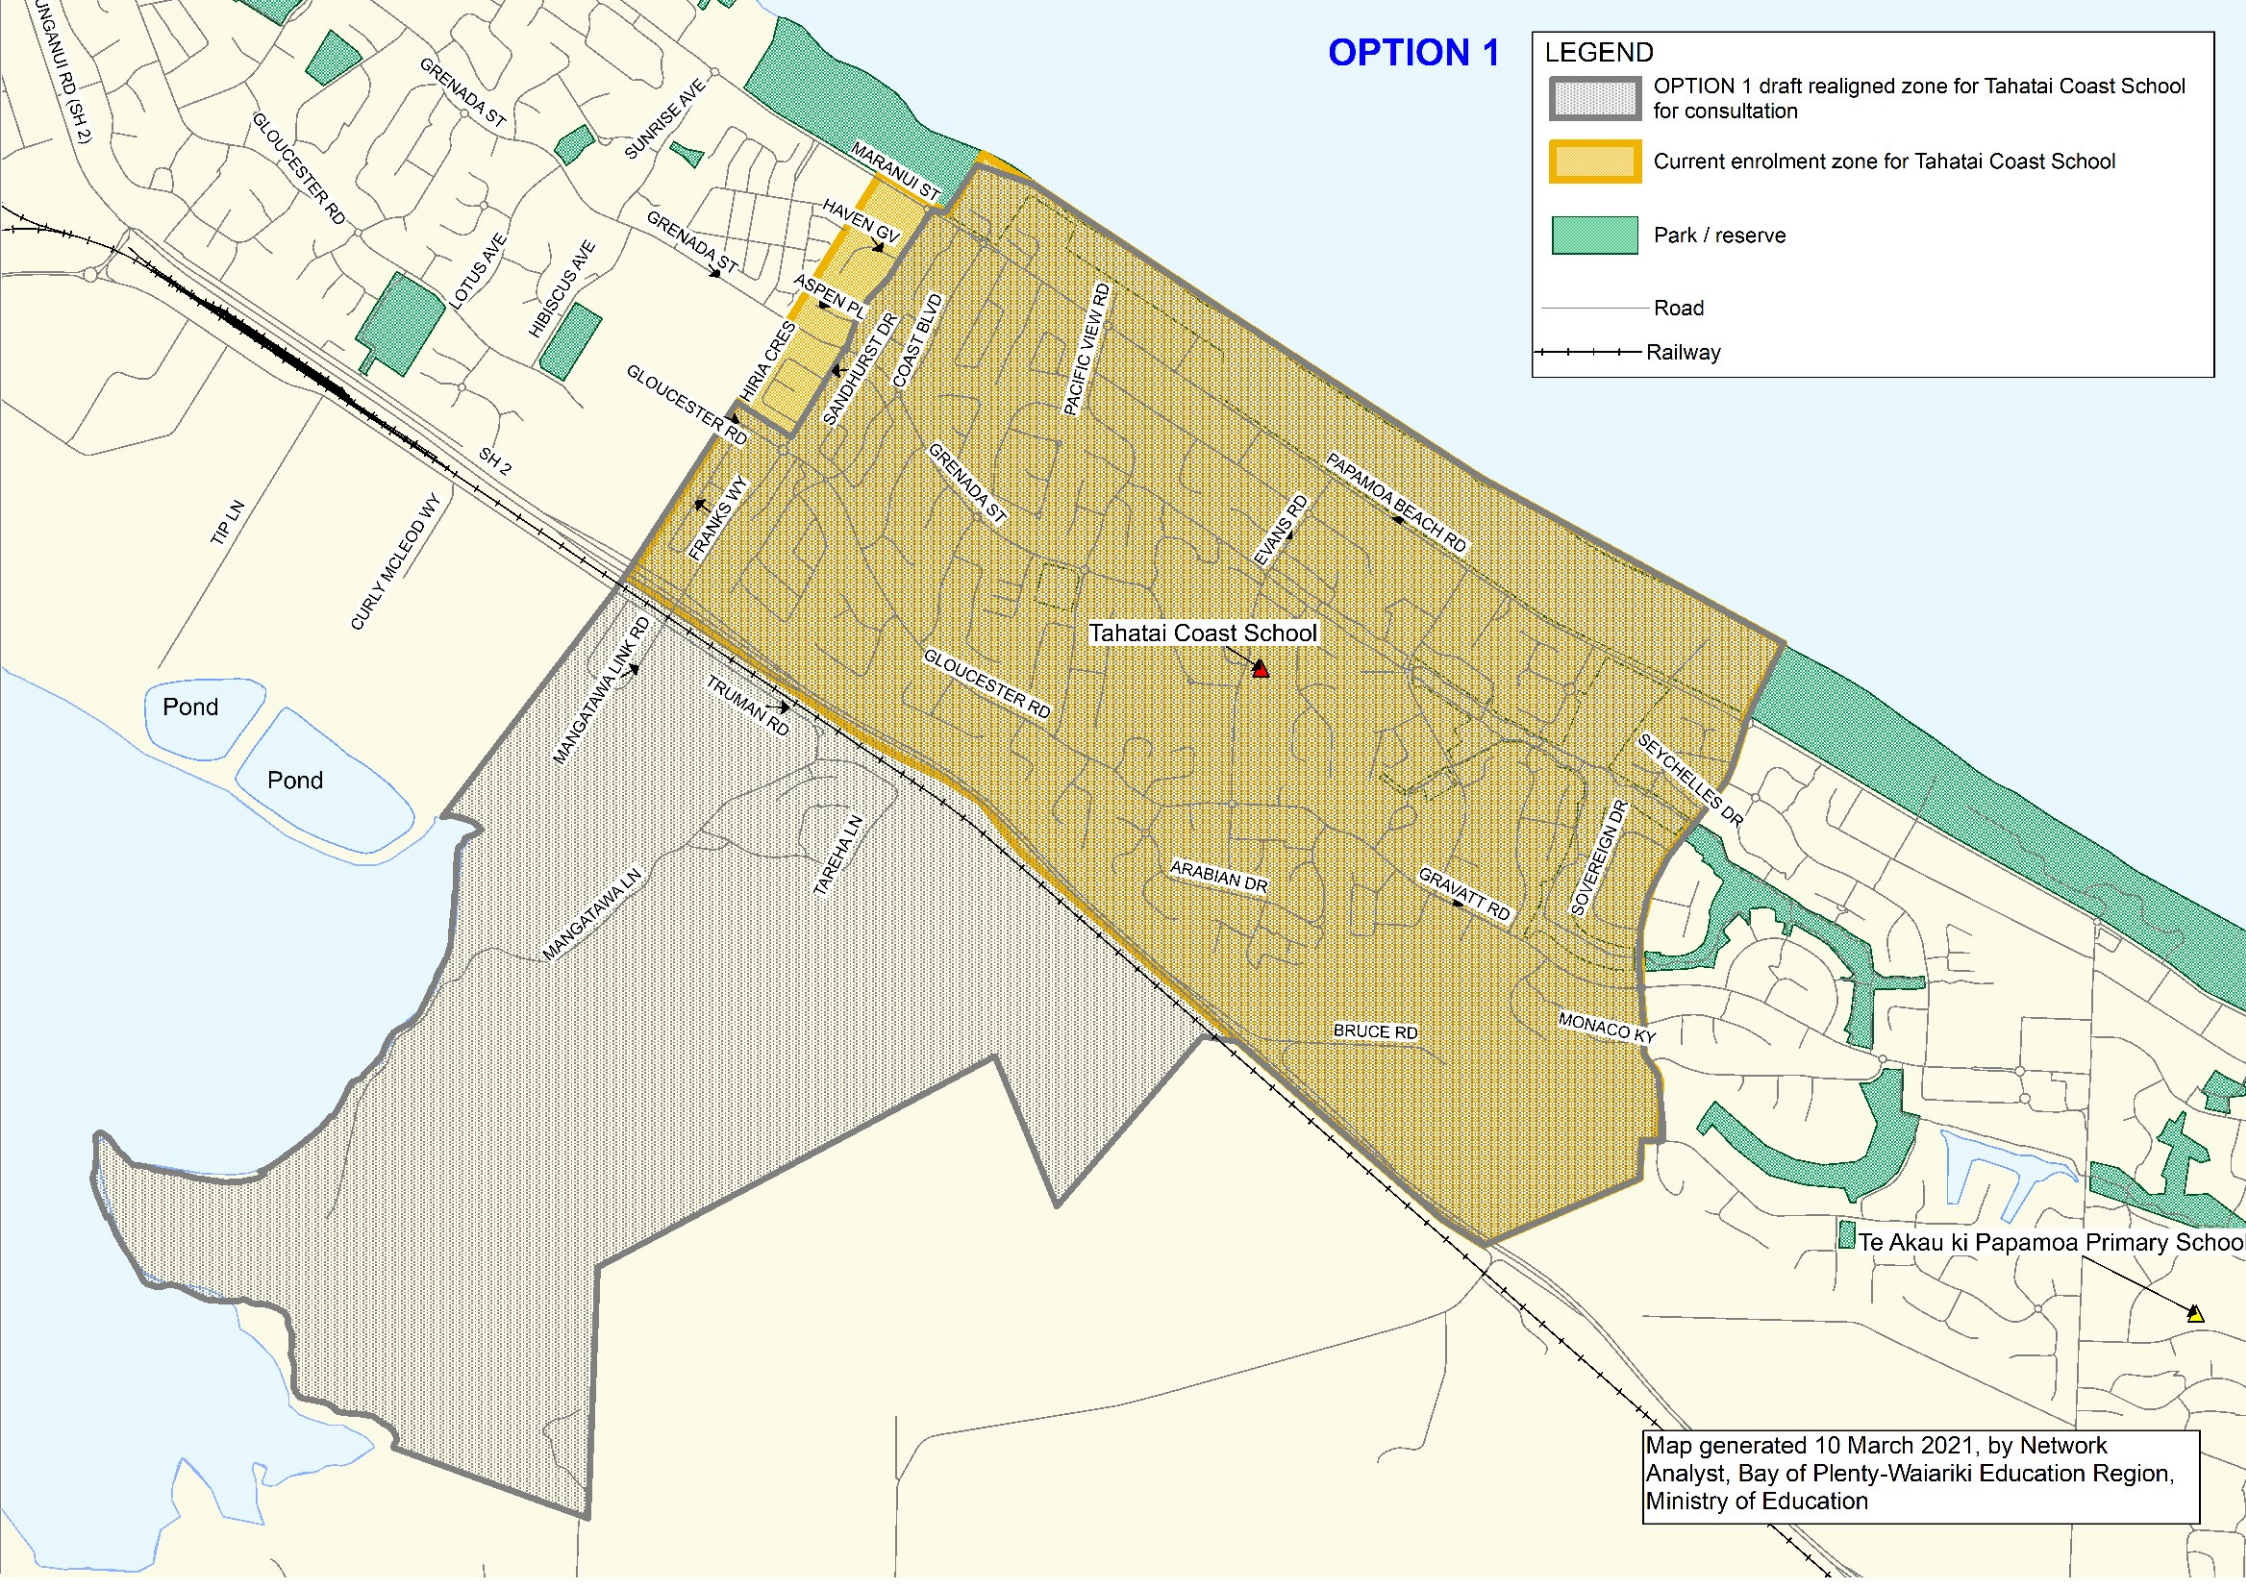

# OPTION 1

**LEGEND**

-  OPTION 1 draft realigned zone for Tahatai Coast School for consultation
-  Current enrolment zone for Tahatai Coast School
-  Park / reserve
-  Road
-  Railway

Tahatai Coast School

Te Akau ki Papamoa Primary School

Map generated 10 March 2021, by Network Analyst, Bay of Plenty-Wairariki Education Region, Ministry of Education