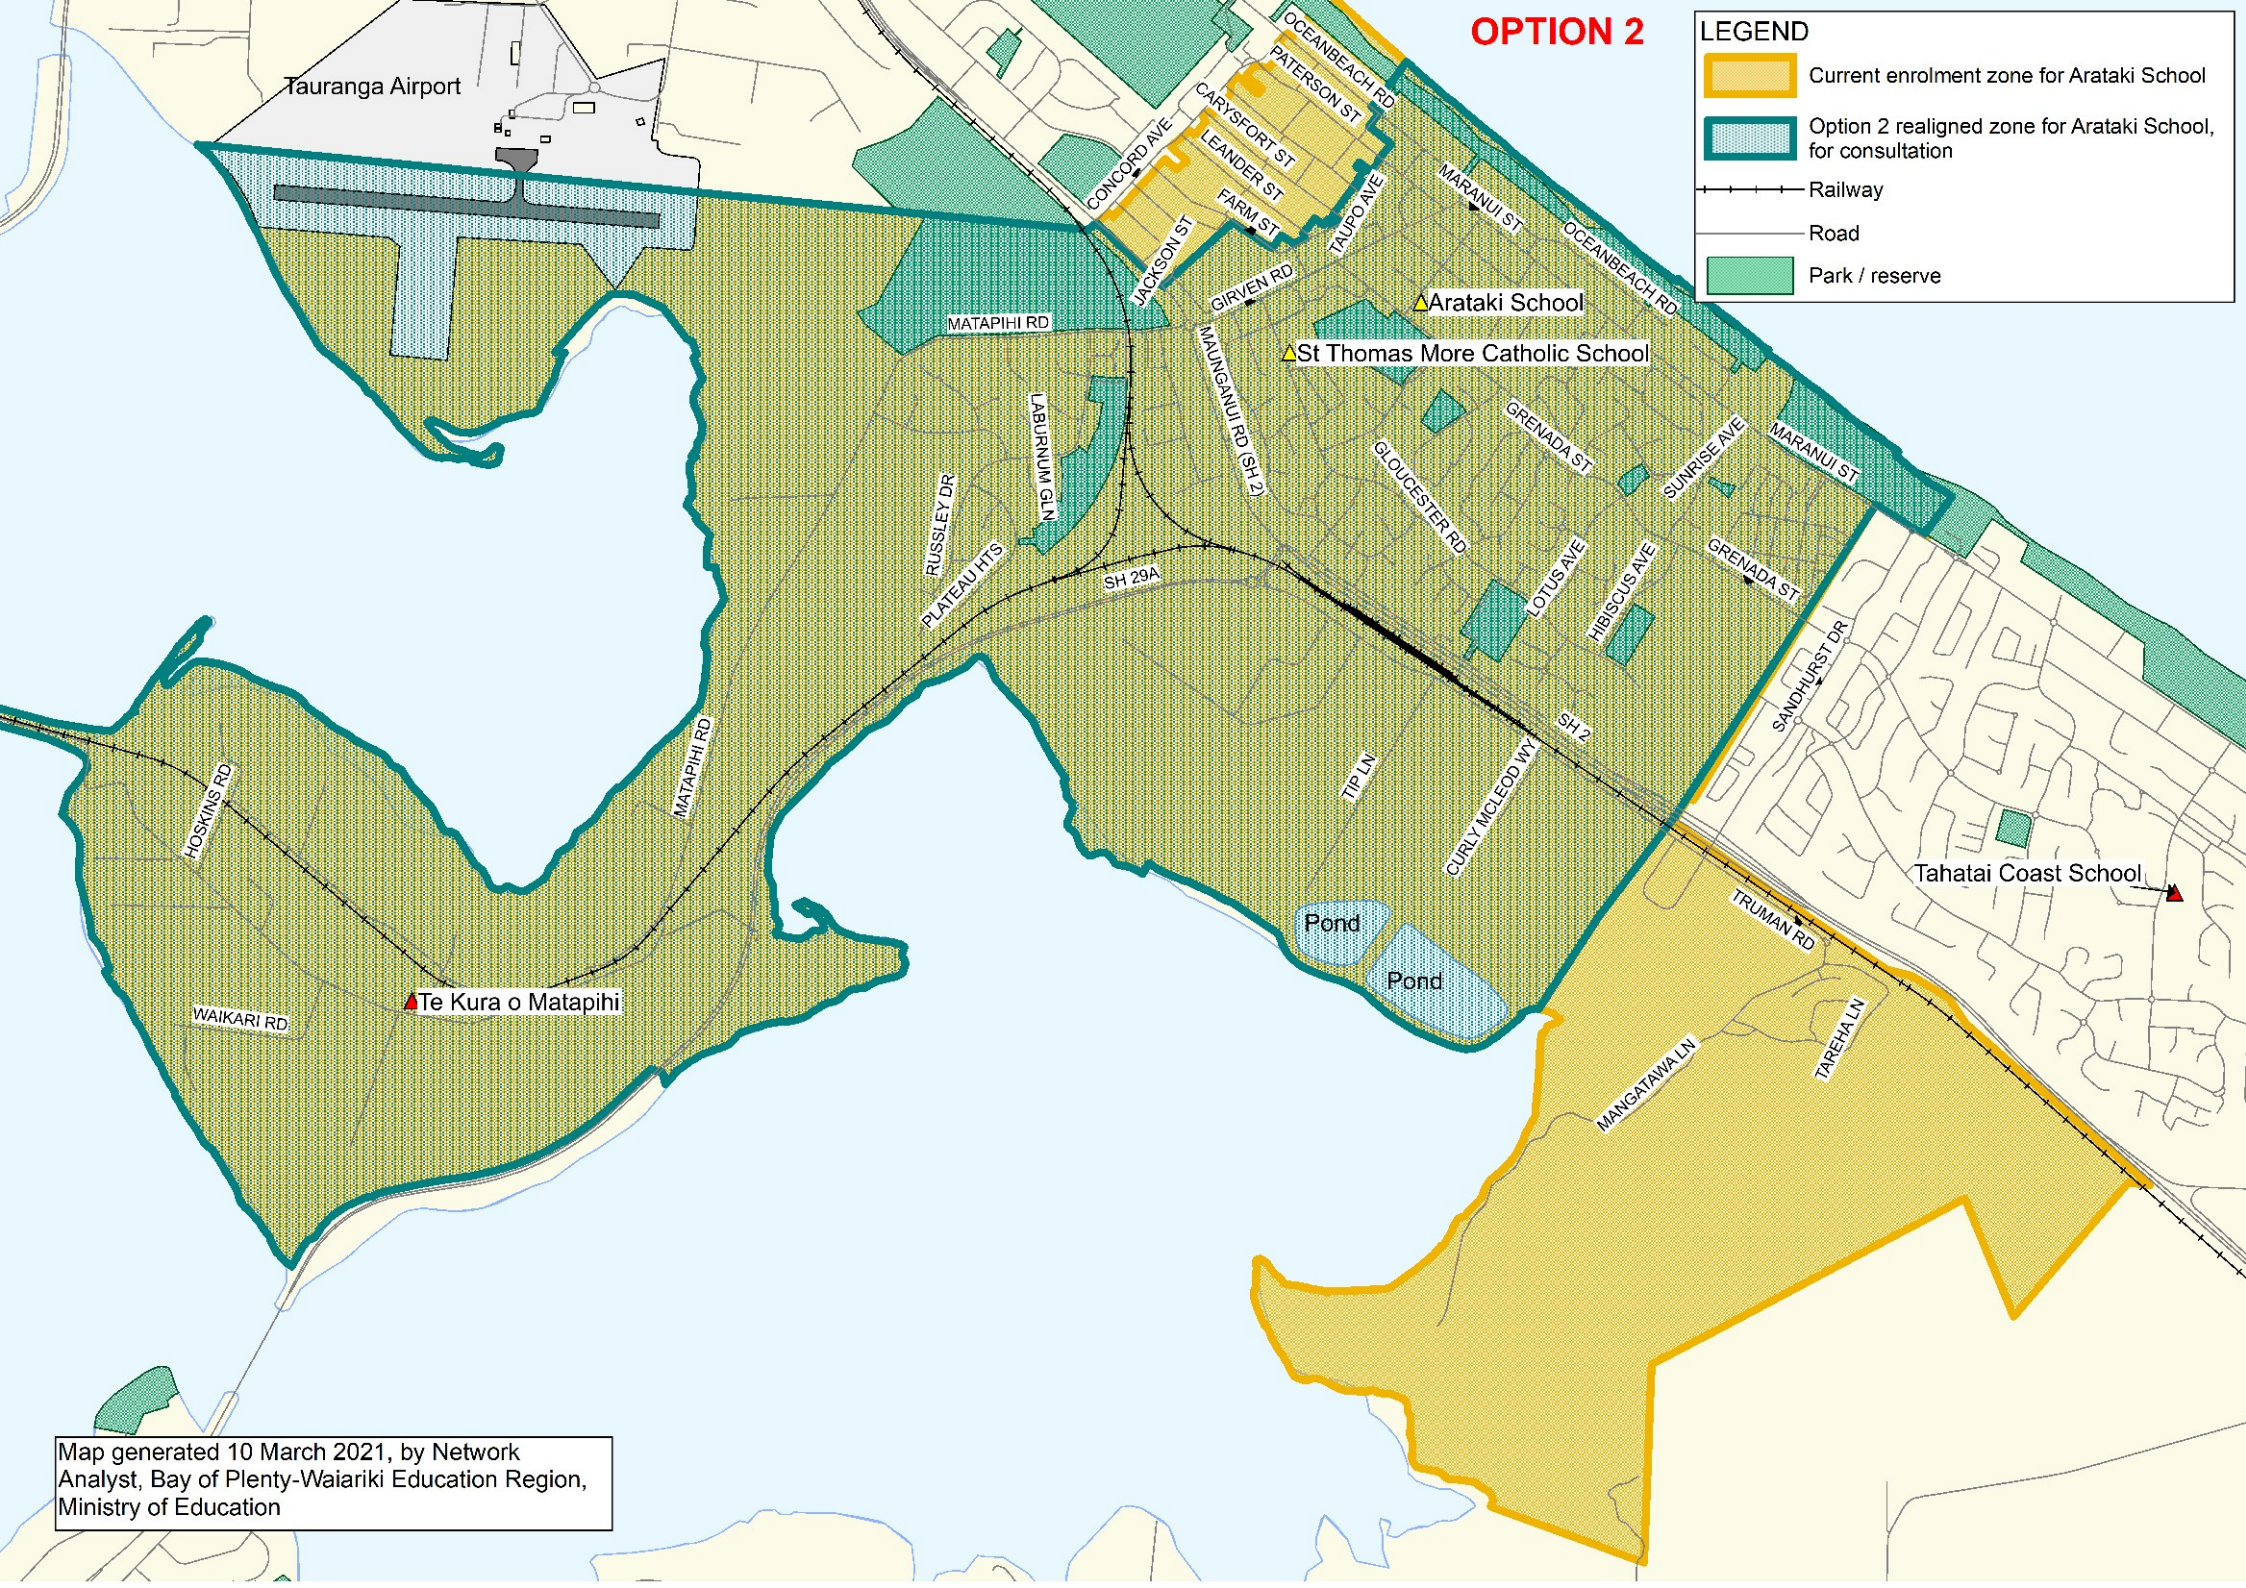

OPTION 1

LEGEND

-  Option 1 realigned zone for Arataki School, for consultation
-  Railway
-  Road
-  Park / reserve

Map generated 10 March 2021, by Network Analyst, Bay of Plenty-Wairariki Education Region, Ministry of Education

OPTION 2

LEGEND

-  Current enrolment zone for Arataki School
-  Option 2 realigned zone for Arataki School, for consultation
-  Railway
-  Road
-  Park / reserve

Map generated 10 March 2021, by Network Analyst, Bay of Plenty-Wairiki Education Region, Ministry of Education