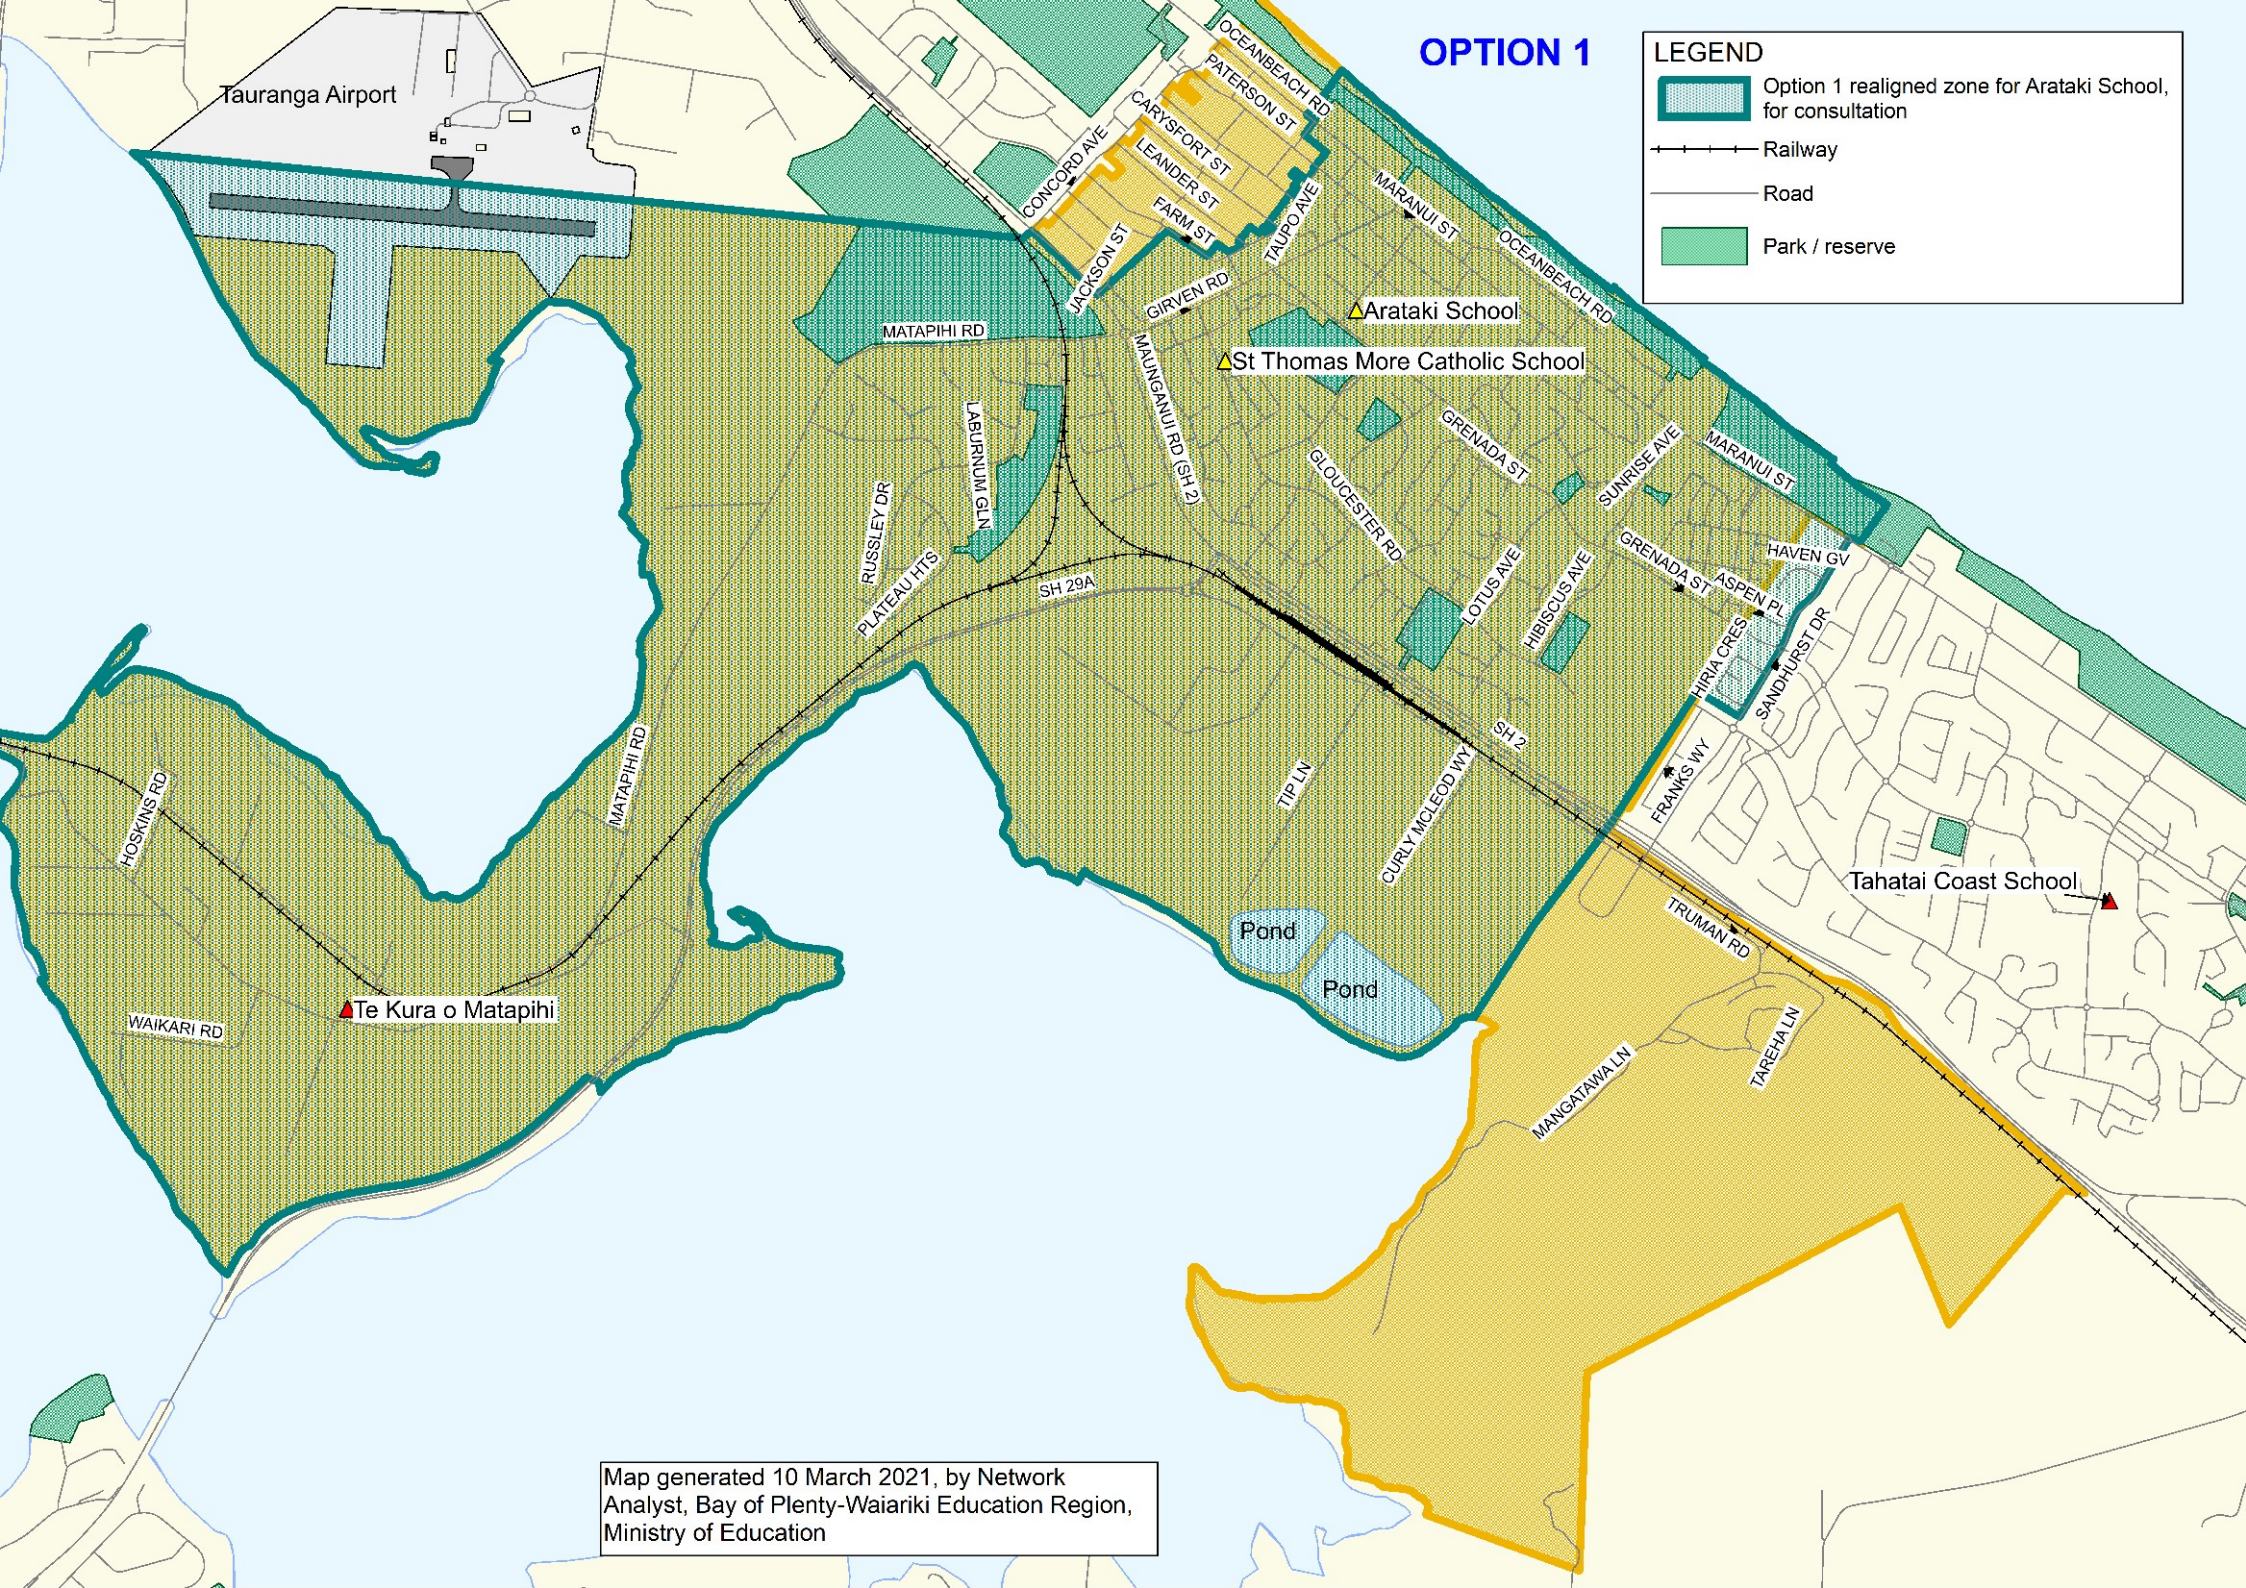

OPTION 1

LEGEND

-  Option 1 realigned zone for Arataki School, for consultation
-  Railway
-  Road
-  Park / reserve

Map generated 10 March 2021, by Network Analyst, Bay of Plenty-Wairariki Education Region, Ministry of Education

OPTION 2

LEGEND

-  Current enrolment zone for Arataki School
-  Option 2 realigned zone for Arataki School, for consultation
-  Railway
-  Road
-  Park / reserve

Map generated 10 March 2021, by Network Analyst, Bay of Plenty-Wairiki Education Region, Ministry of Education