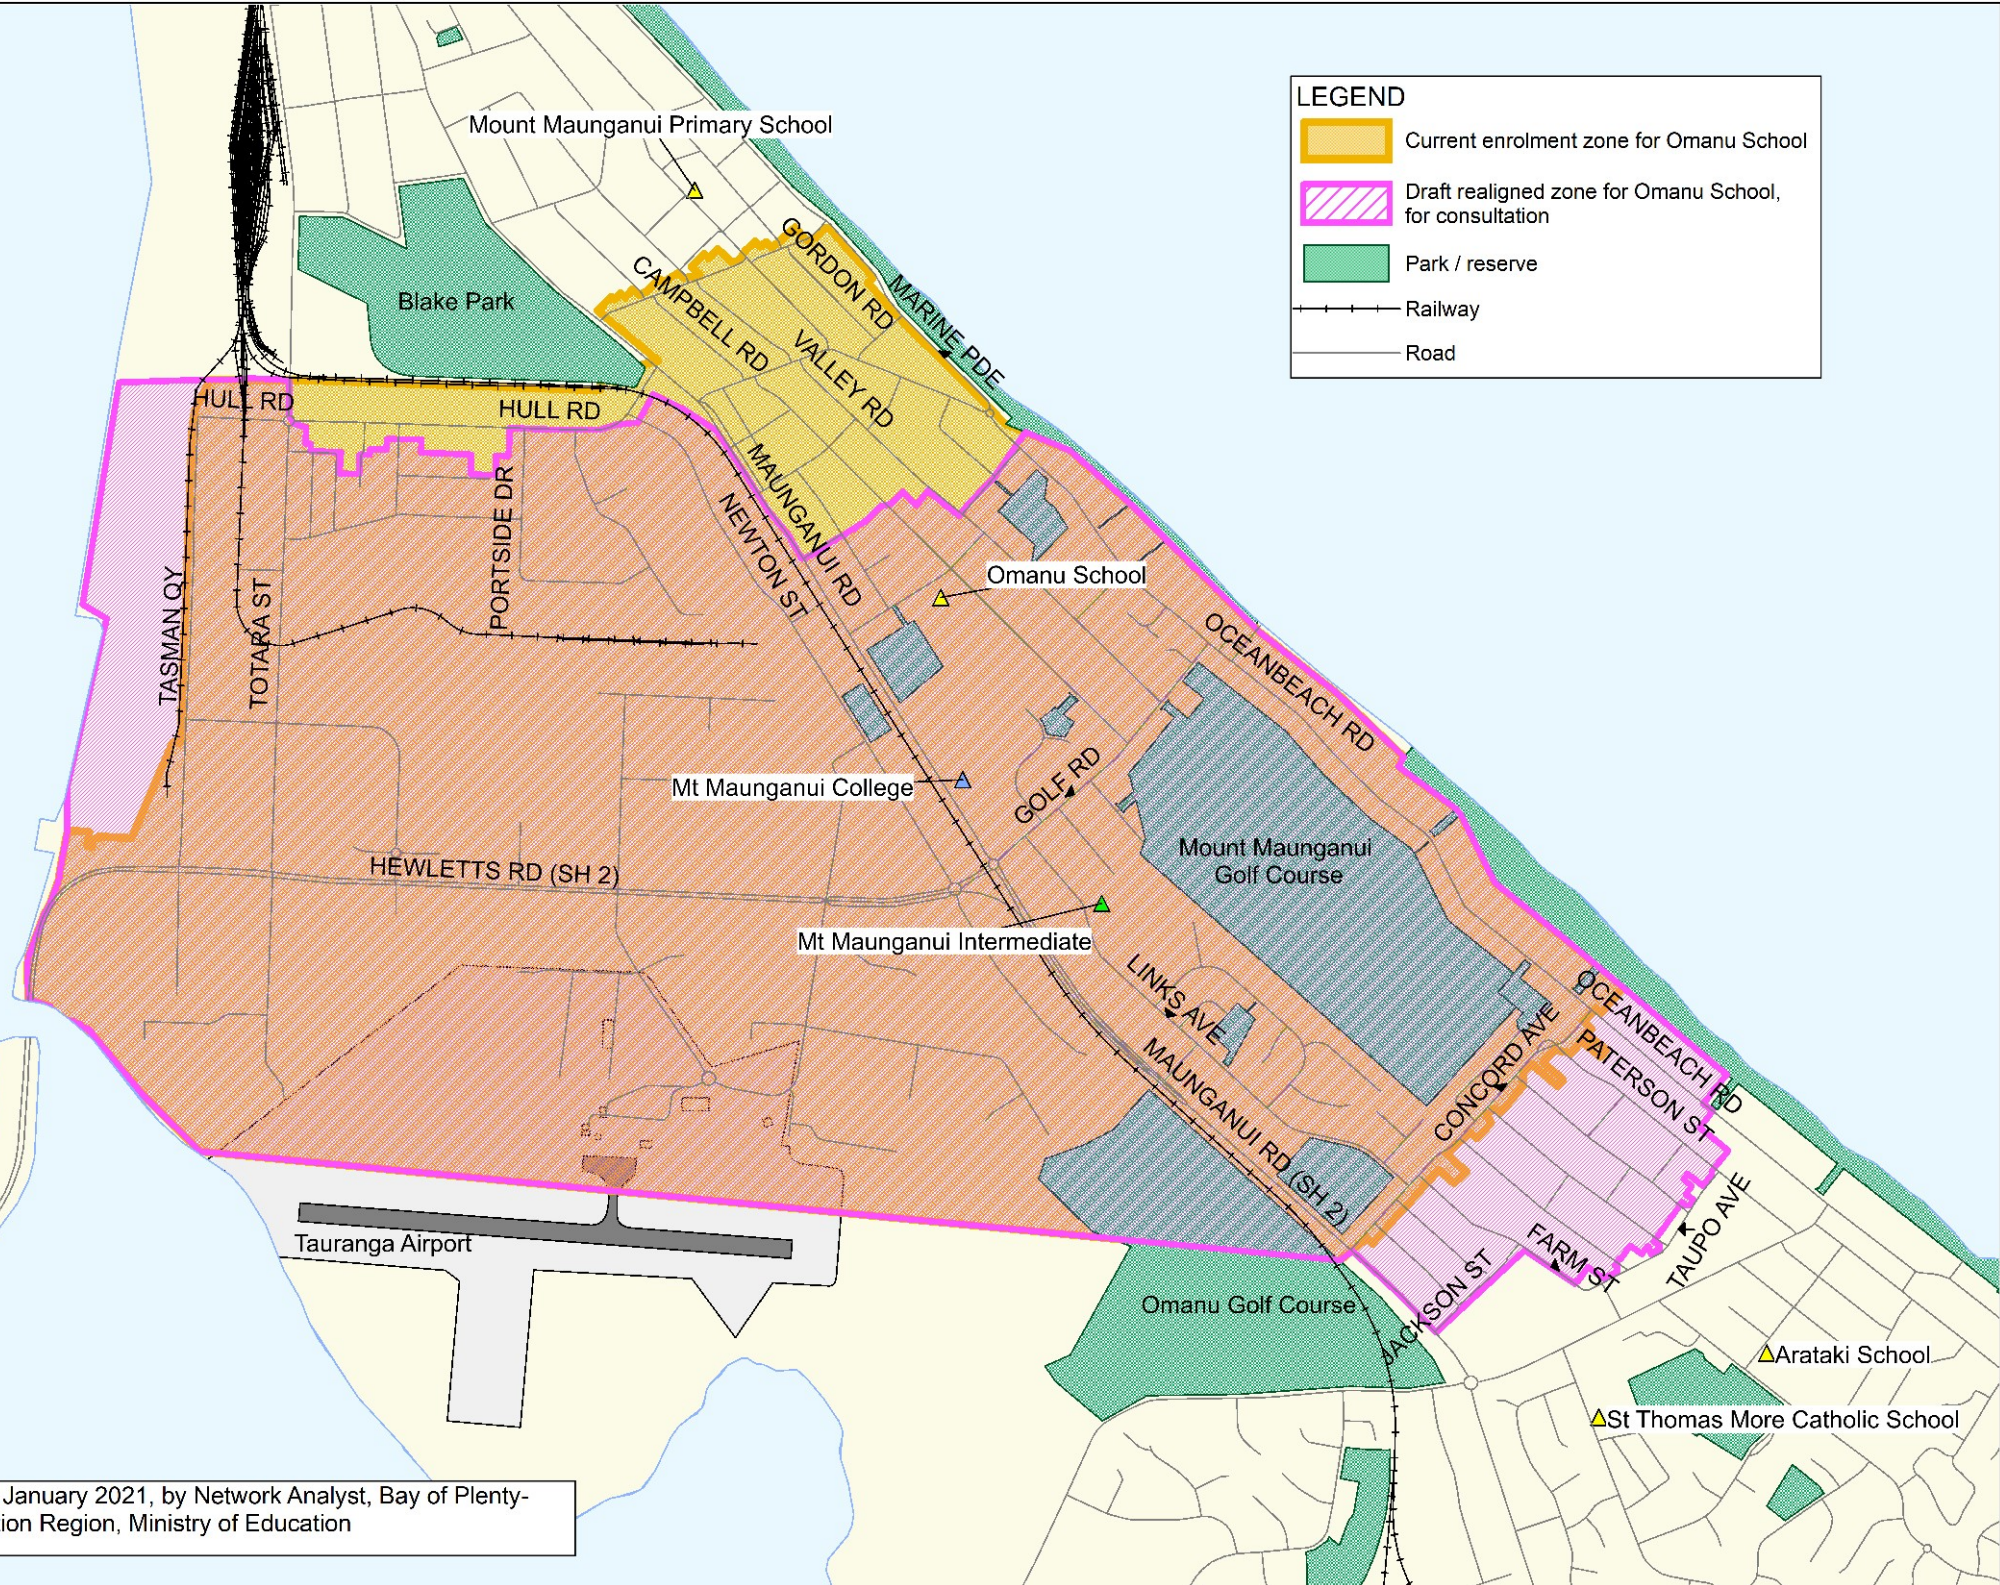

LEGEND

-  Current enrolment zone for Omanu School
-  Draft realigned zone for Omanu School, for consultation
-  Park / reserve
-  Railway
-  Road

Mount Maunganui Primary School

Blake Park

Omanu School

Mt Maunganui College

Mt Maunganui Intermediate

Mount Maunganui Golf Course

Omanu Golf Course

Tauranga Airport

Arataki School

St Thomas More Catholic School

Map generated January 2021, by Network Analyst, Bay of Plenty-Wairariki Education Region, Ministry of Education